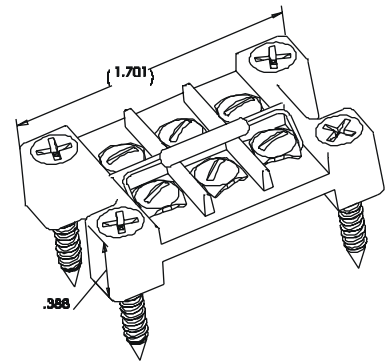

POWER TRANSFER DEVICE

- ◆ 18" Stainless Steel Armored Cable
- ◆ 180° Door Opening
- ◆ Metal End Caps & Ferrules
- ◆ Holds Wire Up To .180" Diameter
- ◆ PTD-1-36 Available With 36" Cable

PTD-1

The G.R.I. PTD-1 Power Transfer Device provides a reliable and attractive method for routing the electrical power from the door into the door frame when installing electric mortise locks or other electrical devices.

The PTD-1 comes complete with 18" of armored cable which provides for a 180° door opening. Also, G.R.I. includes metal end caps and ferrules along with all mounting hardware.

The armored cable allows for up to .180" wire diameter.

JUNCTION BOXES

- ◆ Wire Capture Terminals
- ◆ Reed Tamper
- ◆ Barrier Wall Design to Prevent Shorting
- ◆ Provides For Wire Concealment
- ◆ Expert Appearing Installation
- ◆ Private Labeling Available

Cover

6601
With Tamper

PART NUMBERS:

- 6600** 6 Terminal Junction Box With Cover
Wire Capture Style Terminals
Box Size: 1 7/8" L x 1 1/4" W x 5/8" H
Includes 4 - #4 x 1 Flathead Screws
- 6601** 6 Terminal Junction Box With Tamper and Cover
Wire Capture Style Terminals
Box Size: 1 7/8" x 1 1/4" W x 5/8" H
Includes 4 - #4 x 1 Flathead Screws