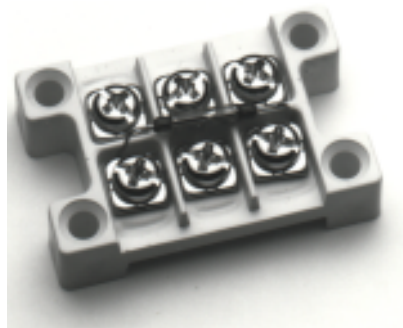

POWER TRANSFER DEVICE

- ◆ 18" Stainless Steel Armored Cable
- ◆ 180° Door Opening
- ◆ Metal End Caps & Ferrules
- ◆ Holds Wire Up To .180" Diameter
- ◆ PTD-1-36 Available With 36" Cable

PTD-1

The G.R.I. PTD-1 Power Transfer Device provides a reliable and attractive method for routing the electrical power from the door into the door frame when installing electric mortise locks or other electrical devices.

The PTD-1 comes complete with 18" of armored cable which provides for a 180° door opening. Also, G.R.I. includes metal end caps and ferrules along with all mounting hardware.

The armored cable allows for up to .180" wire diameter.

JUNCTION BOXES

- ◆ Wire Capture Terminals
- ◆ Reed Tamper
- ◆ Barrier Wall Design to Prevent Shorting
- ◆ Provides For Wire Concealment
- ◆ Expert Appearing Installation
- ◆ Private Labeling Available

Cover

6601
With Tamper

PART NUMBERS:

- 6600** 6 Terminal Junction Box With Cover
Wire Capture Style Terminals
Box Size: 1 7/8" L x 1 1/4" W x 5/8" H
Includes 4 - #4 x 1 Flathead Screws
- 6601** 6 Terminal Junction Box With Tamper and Cover
Wire Capture Style Terminals
Box Size: 1 7/8" x 1 1/4" W x 5/8" H
Includes 4 - #4 x 1 Flathead Screws