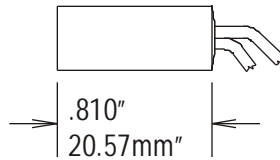

SUPER MINIATURE 1/4" RECESSED SWITCH SET

50RS-12 SERIES

- ◆ Just .562" Long, The 50RS-12 Super Mini Is Ideal For Thin Framed Doors & Windows
 - ◆ Open Loop and S.P.D.T. Configurations Are .810" In Length
 - ◆ Recessed Magnetic Contact
 - ◆ Press To Fit
 - ◆ 12" #22AWG Leads
 - ◆ Longer Leads, Zip Cord or Jacketed Cable Upon Request
 - ◆ Hermetically Sealed
 - ◆ Plated Contacts Resist Sticking or Freezing
 - ◆ Built-in E.O.L. Resistors and Diodes Upon Request
 - ◆ Switches and Magnets Available Separately
 - ◆ Colors: White, Brown, Gray
 - ◆ Lifetime Warranty

The G.R.I. 50RS series is a 1/4" diameter switch set designed for applications where a miniature recessed is required. Only .562" in length, the switch is able to be recessed in places where a standard switch is too large. The 50RS series is also widely used in the manufacture of alarm screens.

50RS-12

60RS-12/70RS-12

GRI products meet or exceed these minimum general specifications:

PART NUMBER	LOOP TYPE	ELECTRICAL CONFIG.	REED FORM	MAXIMUM INITIAL CONTACT RESISTANCE (Ω)	MAXIMUM CONTACT RATING (W)	MAXIMUM SWITCHING VOLTAGE (VDC/VAC)	MAXIMUM SWITCHING CURRENT (A)
50RS-12	CLOSED	N/O	A	.150	10	200/140	.500
50RS-12WG	CLOSED	N/O	A	.150	10	200/140	.500
50RS-12XWG	CLOSED	N/O	A	.150	10	200/140	.500
60RS-12	OPEN	N/C	B	.140	5	175	.250
60RS-12WG	OPEN	N/C	B	.140	5	175	.250
60RS-12XWG	OPEN	N/C	B	.140	5	175	.250
70RS-12	Open/Closed	SPDT	C	.140	5	175	.250
70RS-12WG	Open/Closed	SPDT	C	.140	5	175	.250
70RS-12XWG	Open/Closed	SPDT	C	.140	5	175	.250