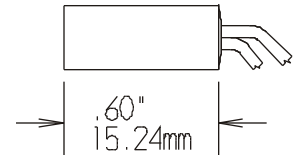

SUPER MINIATURE 1/4" RECESSED SWITCH SET

50RS-12 SERIES

- ◆ Just .562" Long, The 50RS-12 Super Mini Is Ideal For Thin Framed Doors & Windows
 - ◆ Open Loop and S.P.D.T. Configurations Are .810" In Length
 - ◆ Recessed Magnetic Contact
 - ◆ Press To Fit
 - ◆ 12" #22AWG Leads
 - ◆ Longer Leads, Zip Cord or Jacketed Cable Upon Request
 - ◆ Hermetically Sealed
 - ◆ Plated Contacts Resist Sticking or Freezing
 - ◆ Built-in E.O.L. Resistors and Diodes Upon Request
 - ◆ Switches and Magnets Available Separately
 - ◆ Colors: White, Brown, Gray
 - ◆ Lifetime Warranty

The G.R.I. 50RS series is a 1/4" diameter switch set designed for applications where a miniature recessed is required. Only .562" in length, the switch is able to be recessed in places where a standard switch is too large. The 50RS series is also widely used in the manufacture of alarm screens.

50RS-12

60RS-12/70RS-12

GRI products meet or exceed these minimum general specifications:

PART NUMBER	LOOP TYPE	ELECTRICAL CONFIG.	REED FORM	MAXIMUM INITIAL CONTACT RESISTANCE (Ω)	MAXIMUM CONTACT RATING (W)	MAXIMUM SWITCHING VOLTAGE (VDC/VAC)	MAXIMUM SWITCHING CURRENT (A)
50RS-12	CLOSED	N/O	A	.150	10	200/140	.500
50RS-12WG	CLOSED	N/O	A	.150	10	200/140	.500
50RS-12XWG	CLOSED	N/O	A	.150	10	200/140	.500
60RS-12	OPEN	N/C	B	.140	5	175	.250
60RS-12WG	OPEN	N/C	B	.140	5	175	.250
60RS-12XWG	OPEN	N/C	B	.140	5	175	.250
70RS-12	Open/Closed	SPDT	C	.140	5	175	.250
70RS-12WG	Open/Closed	SPDT	C	.140	5	175	.250
70RS-12XWG	Open/Closed	SPDT	C	.140	5	175	.250