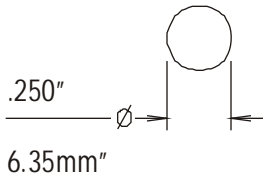

SUPER MINIATURE 1/4" RECESSED SWITCH SET

50RS-12 SERIES

- ◆ Just .562" Long, The 50RS-12 Super Mini Is Ideal For Thin Framed Doors & Windows
 - ◆ Open Loop and S.P.D.T. Configurations Are .810" In Length
 - ◆ Recessed Magnetic Contact
 - ◆ Press To Fit
 - ◆ 12" #22AWG Leads
 - ◆ Longer Leads, Zip Cord or Jacketed Cable Upon Request
 - ◆ Hermetically Sealed
 - ◆ Plated Contacts Resist Sticking or Freezing
 - ◆ Built-in E.O.L. Resistors and Diodes Upon Request
 - ◆ Switches and Magnets Available Separately
 - ◆ Colors: White, Brown, Gray
 - ◆ Lifetime Warranty

MADE IN U.S.A.

TOLL-FREE 1-800-445-5218
TOLL-FREE 1-800-523-1227
(308) 235-4645
FAX (308) 235-3561

E-MAIL: grisales@megavision.com
WEB SITE: www.grisk.com

SUPER MINIATURE 1/4" RECESSED SWITCH SET

INSTALLATION APPLICATIONS:

The G.R.I. 50RS series is a 1/4" diameter switch set designed for applications where a miniature recessed is required. Only .562" in length, the switch is able to be recessed in places where a standard switch is too large. The 50RS series is also widely used in the manufacture of alarm screens.

50RS-12

60RS-12/70RS-12

GRI products meet or exceed these minimum general specifications:

PART NUMBER	LOOP TYPE	ELECTRICAL CONFIG.	REED FORM	MAXIMUM INITIAL CONTACT RESISTANCE (Ω)	MAXIMUM CONTACT RATING (W)	MAXIMUM SWITCHING VOLTAGE (VDC/VAC)	MAXIMUM SWITCHING CURRENT (A)
50RS-12	CLOSED	N/O	A	.150	10	200/140	.500
50RS-12WG	CLOSED	N/O	A	.150	10	200/140	.500
50RS-12XWG	CLOSED	N/O	A	.150	10	200/140	.500
60RS-12	OPEN	N/C	B	.140	5	175	.250
60RS-12WG	OPEN	N/C	B	.140	5	175	.250
60RS-12XWG	OPEN	N/C	B	.140	5	175	.250
70RS-12	Open/Closed	SPDT	C	.140	5	175	.250
70RS-12WG	Open/Closed	SPDT	C	.140	5	175	.250
70RS-12XWG	Open/Closed	SPDT	C	.140	5	175	.250