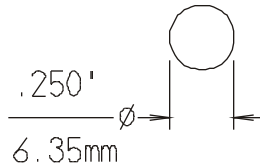

SUPER MINIATURE 1/4" RECESSED SWITCH SET

50RS-12 SERIES

- ◆ Just .562" Long, The 50RS-12 Super Mini Is Ideal For Thin Framed Doors & Windows
 - ◆ Open Loop and S.P.D.T. Configurations Are .810" In Length
 - ◆ Recessed Magnetic Contact
 - ◆ Press To Fit
 - ◆ 12" #22AWG Leads
 - ◆ Longer Leads, Zip Cord or Jacketed Cable Upon Request
 - ◆ Hermetically Sealed
 - ◆ Plated Contacts Resist Sticking or Freezing
 - ◆ Built-in E.O.L. Resistors and Diodes Upon Request
 - ◆ Switches and Magnets Available Separately
 - ◆ Colors: White, Brown, Gray
 - ◆ Lifetime Warranty

The G.R.I. 50RS series is a 1/4" diameter switch set designed for applications where a miniature recessed is required. Only .562" in length, the switch is able to be recessed in places where a standard switch is too large. The 50RS series is also widely used in the manufacture of alarm screens.

50RS-12

60RS-12/70RS-12

GRI products meet or exceed these minimum general specifications:

PART NUMBER	LOOP TYPE	ELECTRICAL CONFIG.	REED FORM	MAXIMUM INITIAL CONTACT RESISTANCE (Ω)	MAXIMUM CONTACT RATING (W)	MAXIMUM SWITCHING VOLTAGE (VDC/VAC)	MAXIMUM SWITCHING CURRENT (A)
50RS-12	CLOSED	N/O	A	.150	10	200/140	.500
50RS-12WG	CLOSED	N/O	A	.150	10	200/140	.500
50RS-12XWG	CLOSED	N/O	A	.150	10	200/140	.500
60RS-12	OPEN	N/C	B	.140	5	175	.250
60RS-12WG	OPEN	N/C	B	.140	5	175	.250
60RS-12XWG	OPEN	N/C	B	.140	5	175	.250
70RS-12	Open/Closed	SPDT	C	.140	5	175	.250
70RS-12WG	Open/Closed	SPDT	C	.140	5	175	.250
70RS-12XWG	Open/Closed	SPDT	C	.140	5	175	.250